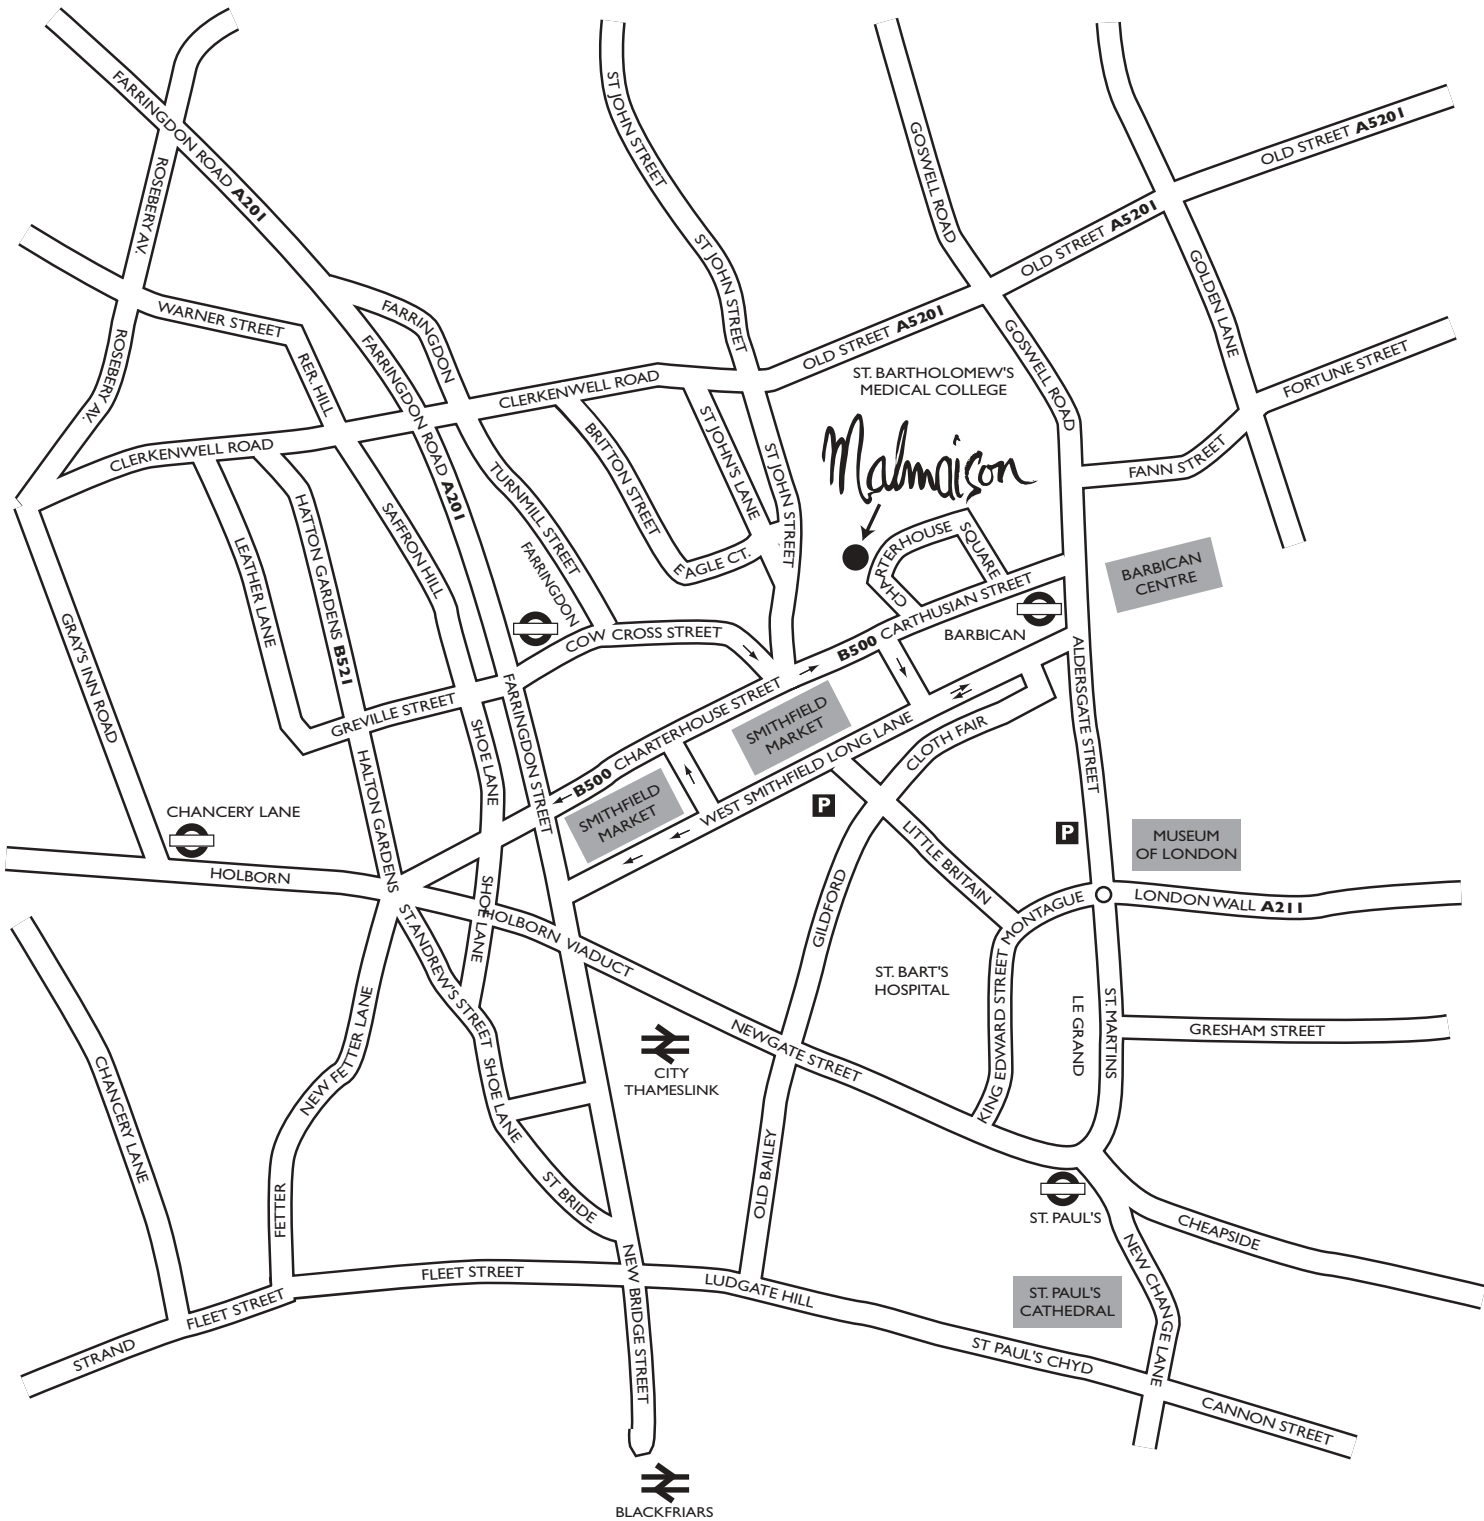

Malmaison

DIRECTIONS LONDON

CHARTERHOUSE SQUARE LONDON EC1M 6AH T: 020 7012 3700 F: 020 7012 3702 E: london@malmaison.com